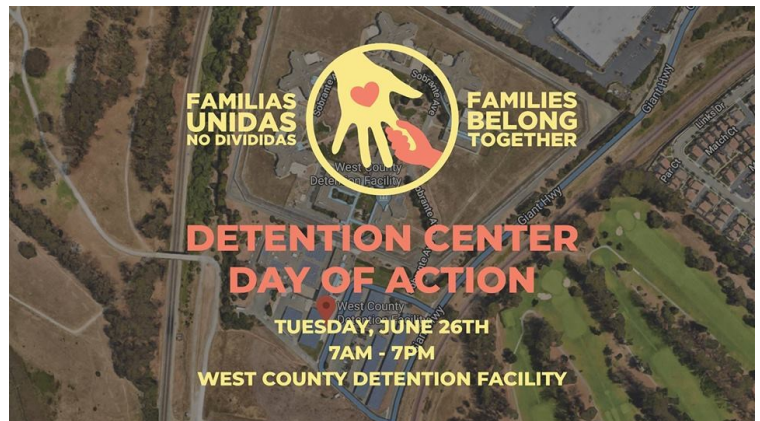

FAMILIES BELONG TOGETHER

The only ICE facility in the Bay Area is located within the West County Detention Facility in Richmond, CA. Operated by the Contra Costa County Sheriff's Office, approximately 200 immigrants are detained there.

Contra Costa County Sheriff David Livingston refuses to permit local organizations and elected officials to inspect the facility. One of his deputies was recently arrested and charged with sexual assault against two inmates.

West County Detention Center
5555 Giant Hwy
Richmond, CA
at 7 a.m.—7 p.m.

Drop by anytime to **TAKE ACTION!**

FAMILIES BELONG TOGETHER

RSVP at <https://www.facebook.com/events/187632995265860/>